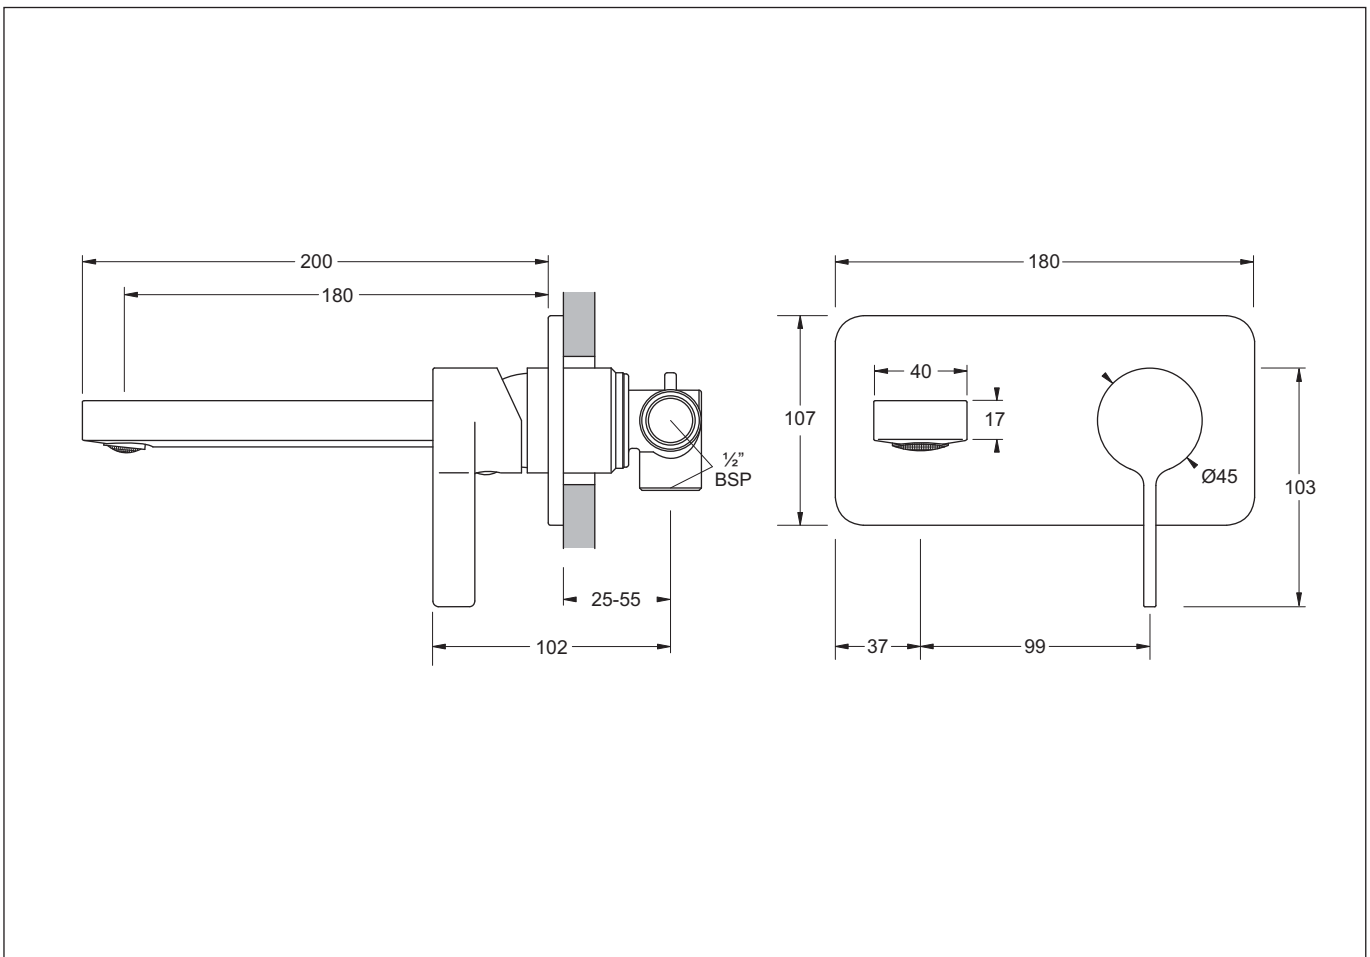

SINGLE LEVER MIXER TAP WITH SPOUT

G E M I N I

- Attractively styled basin mixer with a fixed spout
- Single lever activation with a vertical lever design style
- Rectangular spout pattern with aerator
- Quality 35mm diameter ceramic disc provides accurate flow and mixing temperature control
- Cover plate adjustable to accommodate different wall/tile thicknesses

Provided

Item	Description	Code
Tapware	Madeira Basin Mixer	MTM505
Installation	Instructions	✓

All dimensions are in millimetres and are subject to normal manufacturing variation.
As product development is ongoing Gemini reserves the right to vary specifications without notice