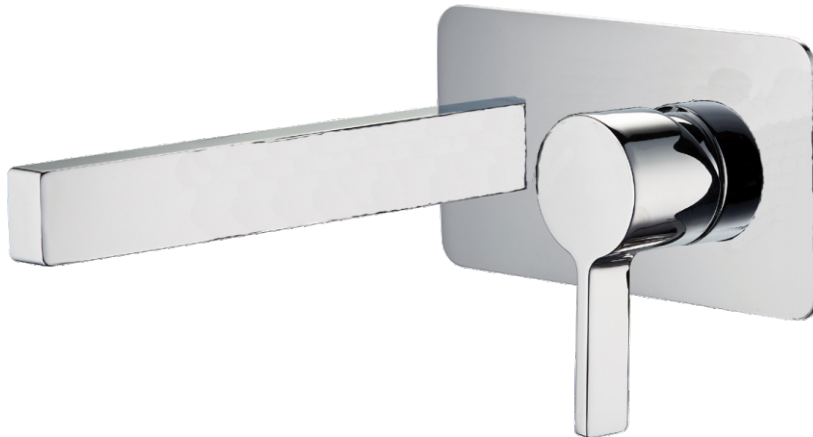

G E M I N I

MTM505

March 2016

SUPERSEDES ALL PREVIOUS ISSUES

14.1.3

MADEIRA WALL BASIN MIXER

SINGLE LEVER MIXER TAP WITH SPOUT

MADEIRA WALL BASIN MIXER

SINGLE LEVER MIXER TAP WITH SPOUT

G E M I N I

- Attractively styled basin mixer with a fixed spout
- Single lever activation with a vertical lever design style
- Rectangular spout pattern with aerator
- Quality 35mm diameter ceramic disc provides accurate flow and mixing temperature control
- Cover plate adjustable to accommodate different wall/tile thicknesses

Provided

Item	Description	Code
Tapware	Madeira Basin Mixer	MTM505
Installation	Instructions	✓

All dimensions are in millimetres and are subject to normal manufacturing variation.
As product development is ongoing Gemini reserves the right to vary specifications without notice